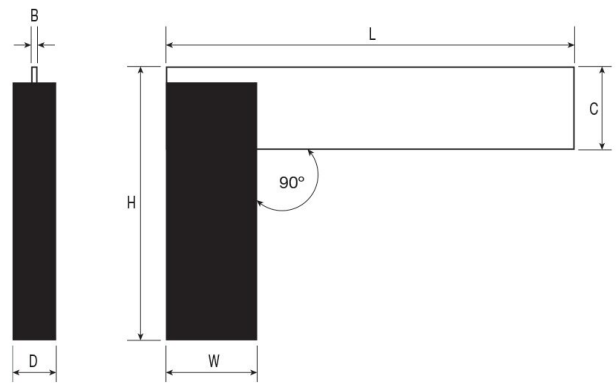

\$38.26

\$44.00

ORDER CODE:	Q646
SIZE (mm):	150
L (mm):	187
H (mm):	106
C (mm):	28
W (mm):	27
D (mm):	15
B (mm):	1.9

Measumax

Description

Measumax precision steel squares are manufactured to BSS:939 Grade "B"

Features

- Hardened and polished spring steel blade
- True right angle inside and outside

Product Brochure For Q646

Recommended Accessories

Q630
Double Ended Scriber

Q631
Pocket Pen Scriber

Q620
Steel Rule

Q621
Steel Rule