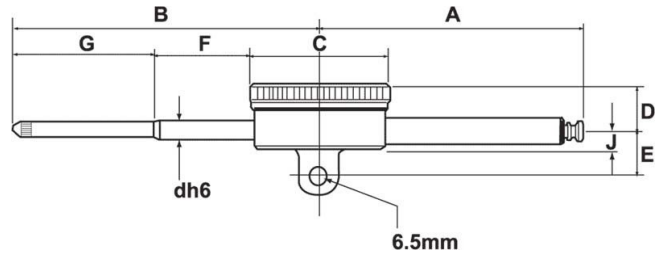

Product Brochure For Q5105

Indicator - Long Range Dial - 34-5105

0-80mm

Ex GST  
\$404.00

Inc GST  
\$464.60

ORDER CODE:	Q5105
Range (mm):	0 - 80mm
Graduations (mm):	0.01mm
A (mm):	138.4
B (mm):	168.4
C (mm):	58
D (mm):	19.2
E (mm):	19.3
F (mm):	51.3
G (mm):	88

Features

- Steel Body with black & white steel bezel
- Shock proof movement
- Jeweled movement
- Steel back with lug
- Lifting screw and revolution counter
- Supplied in wooden case

Product Brochure For Q5105

**Recommended Accessories**

**Q2165**  
Ø10mm Flat Contact for Dial Indicators

**Q2167**  
Contact Point for Dial Indicators

**Q2125**  
Back Plate with Lug for Dial Indicators

**M050**  
Magnetic Base - Standard