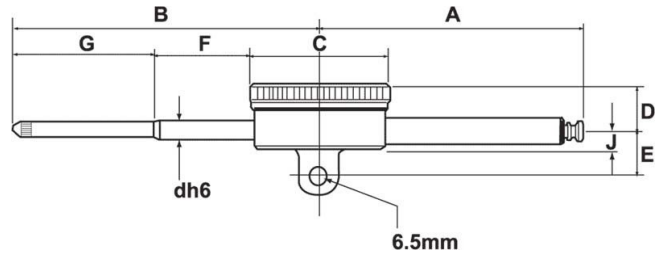

Product Brochure For Q5105

Indicator - Long Range Dial - 34-5105

0-80mm

Ex GST
\$404.00

Inc GST
\$464.60

ORDER CODE:	Q5105
Range (mm):	0 - 80mm
Graduations (mm):	0.01mm
A (mm):	138.4
B (mm):	168.4
C (mm):	58
D (mm):	19.2
E (mm):	19.3
F (mm):	51.3
G (mm):	88

Features

- Steel Body with black & white steel bezel
- Shock proof movement
- Jeweled movement
- Steel back with lug
- Lifting screw and revolution counter
- Supplied in wooden case

Product Brochure For Q5105