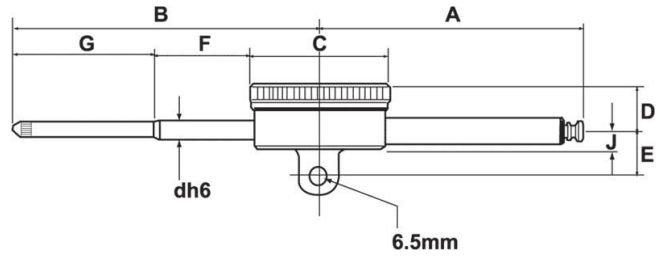

Product Brochure For Q510

Indicator - Long Range Dial - 34-510

0-50mm

Ex GST	Inc GST
\$232.00	\$266.80

ORDER CODE:	Q510
Range (mm):	0 - 50mm
Graduations (mm):	0.01mm
A (mm):	108.3
B (mm):	126.2
C (mm):	58
D (mm):	19.2
E (mm):	19.3
F (mm):	39.5
G (mm):	57.7

Features

- Steel Body with black & white steel bezel
- Shock proof movement
- Jeweled movement
- Steel back with lug
- Lifting screw and revolution counter
- Supplied in wooden case

Product Brochure For Q510