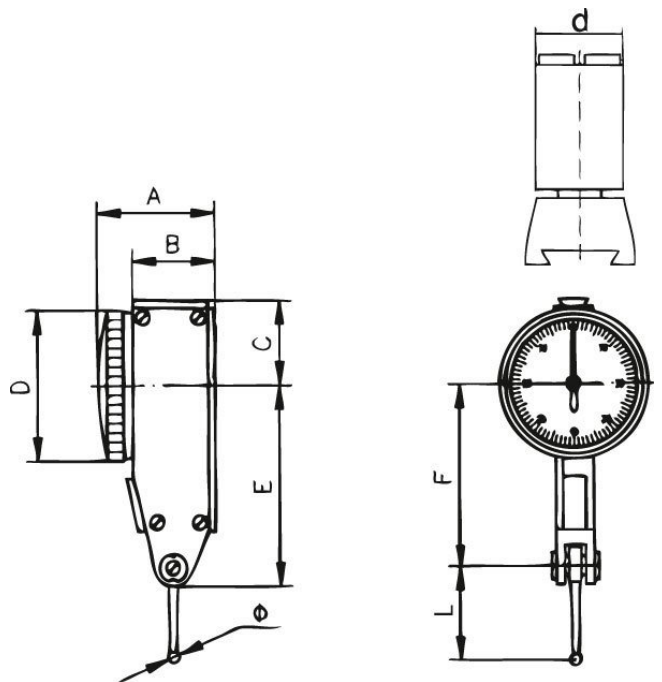

Product Brochure For Q223

Dial Test Indicator - Metric - 34-223

0 - 1mm - Micron (Din Accuracy)

ORDER CODE:	Q223
Range:	0 - 1mm
Graduations:	0.001mm
A (mm):	24
B (mm):	17.3
B1 (mm):	~
C (mm):	16.5
D (mm):	38.4
d (mm):	4 / 8
E (mm):	42.7
F (mm):	38.7
G (mm):	~
H (mm):	~
I (mm):	~
J:	~
K (mm):	~
L (mm):	16
L1 (mm):	~
Ø (mm):	~

Features

- Smooth 10 jewel movement
- Ruby tipped stylus
- Flat glass
- Dovetail mounting slides
- Metal bezel
- Supplied in plastic case
- Accuracy 3µm

Product Brochure For Q223

Specific Features

Side View

Recommended Accessories

Q2182
Stem for Dial Test Indicators

Q2183
Stem for Dial Test Indicators

Q2184
Stem for Dial Test Indicators

M050
Magnetic Base - Standard

M051
Magnetic Base - Deluxe - One Lock

Q430
Magnetic Base - Small