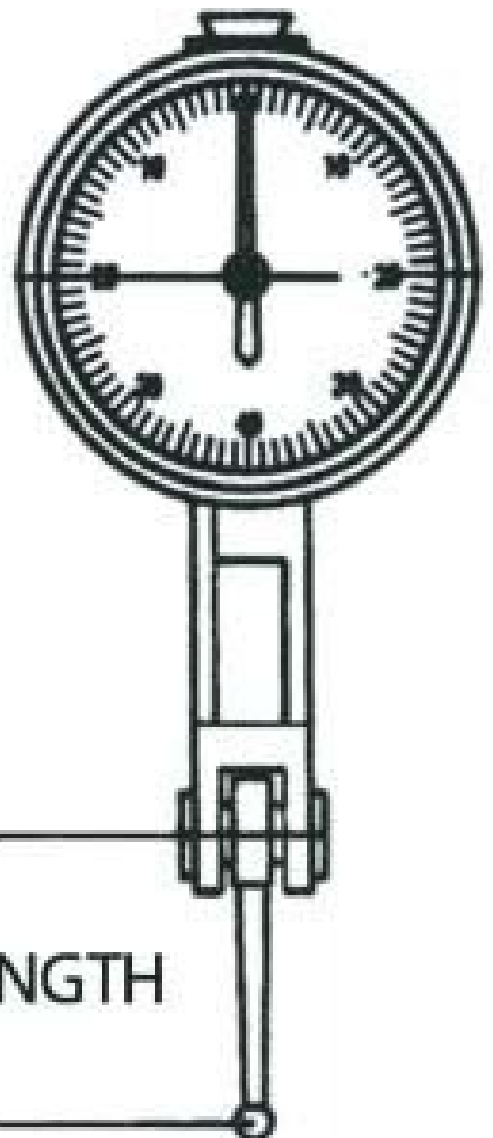

## Stylus for Dial Test Indicators

Ø2.5mm Chrome Stainless Steel Ball End

1.4mm Thread x 17.5mm Long

ORDER CODE:	Q2172
Type:	2.5mm Chrome Stainless Steel Ball
Length (mm):	17.5
Thread:	1.4mm
Suit:	34-2171

### Description

Suits MEASUMAX Test Indicator Economy 0-0.8mm (Q217)