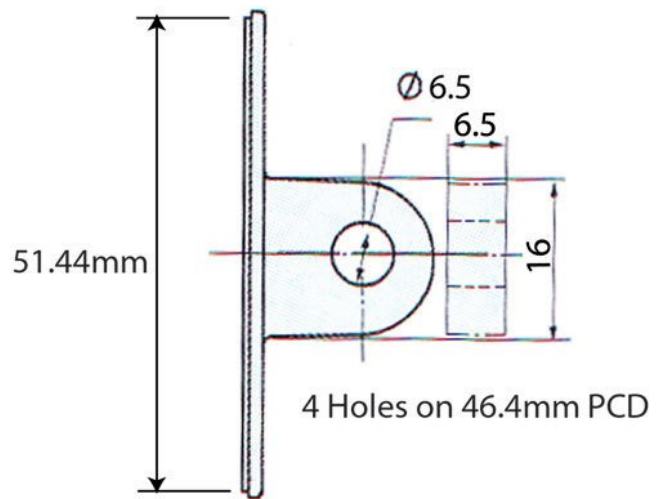

Product Brochure For Q2125

Back Plate with Lug for Dial Indicators

Ø51.44mm

Description

Suits MEASUMAX Dial Indicator Models
Q211
Q212
Q214
Q215
Q510
Q5105

On Sale - Back In Stock Soon

| Ex GST | Inc GST |
|--------------------|--------------------|
| \$16.00 | \$18.40 |
| \$13.57 | \$15.60 |

| | |
|--------------|---------------------|
| ORDER CODE: | Q2125 |
| Type: | Back Plate with Lug |
| Length (mm): | ~ |
| Thread: | ~ |
| Suit: | Dial Indicators |

Product Brochure For Q2125

Recommended Accessories