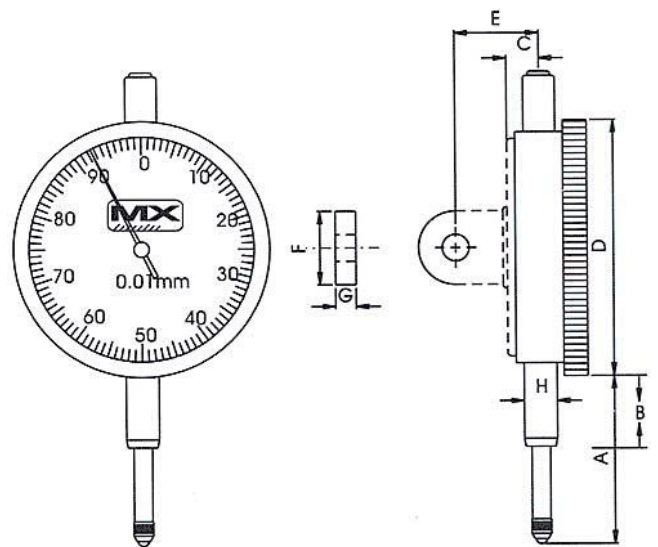

Inc GST

\$105.80

\$85.00

ORDER CODE:	Q212
Range (mm / inch):	0 - 1"
Graduations (mm / inch):	0.001"
A (mm):	52
B (mm):	20
C (mm):	8
D (mm):	58
E (mm):	19
F (mm):	17
G (mm):	6.35
H (mm):	9.5

Features

- Face Ø58mm - Back plate mounting lug
- Smooth movement
- In-out tolerance marker
- Supplied in foam lined plastic case with calibration certificate