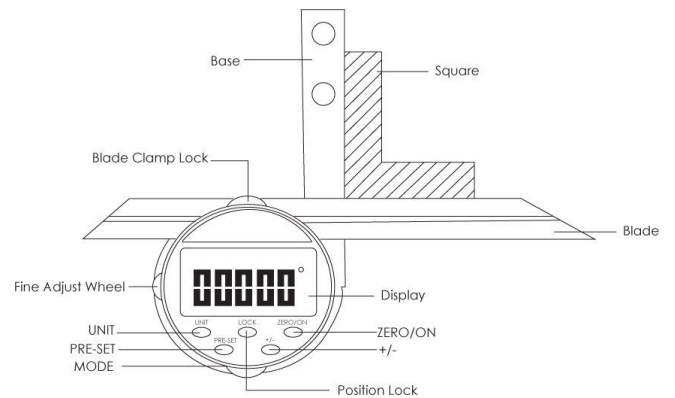

## Digital Bevel Protractor - 35-202

1x360°, 2x180°, 4x90°

ORDER CODE:	Q202
Scale Type:	Digital
Range (deg):	0 - 360°
Index Value:	30', 0.008°
Accuracy:	±5'

### Features

- Precision bevel protractor with a measuring range of 360°
- Direct output to RS-232C
- Four quadrant, 3 measurement patterns (1 x 360°, 2 x 180°, 4 x 90°)
- 360° Micro fine adjustment
- Made of stainless steel
- Changeable direction
- Repeatability 1°
- Zero setting in any position