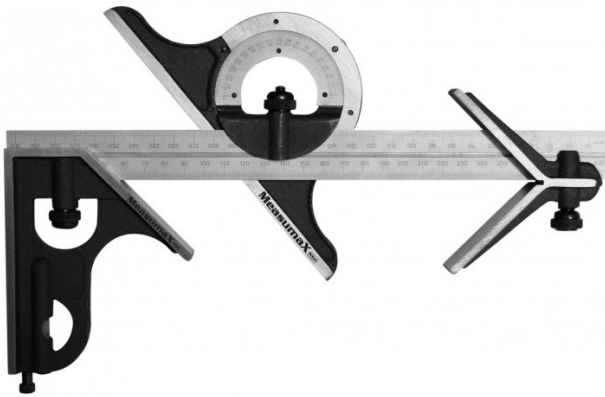

Product Brochure For Q2005

Combination Set - High Accuracy - 35-2005

300mm / 12"

Metric & Imperial Rule

ORDER CODE:	Q2005
Measuring Units:	Metric / Imperial
Rule Size (mm / inch):	300mm / 12"
Number of Pieces (No.):	4

Features

- High Accuracy 4 piece set. Open side type
- Engraved graduations on protractor
- Satin chrome rule: 300mm / 12" rule
- Cast iron ground finished
- Foam lined plastic case

Product Brochure For Q2005

Specific Features

Close Up

Close Up