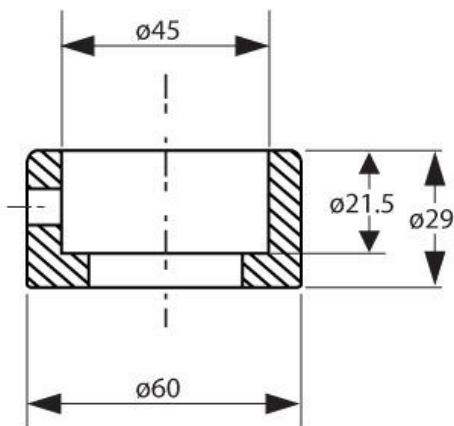

Product Brochure For PP705

#BS1 - DIE REDUCING BUSH

60MM X 45MM

Suits: IW-45M + other models

Ex GST
\$94.00

Inc GST
\$108.10

Product Brochure For PP705

Specific Features

PP705 DIE BS1C ADAPTOR 60 X 45mm