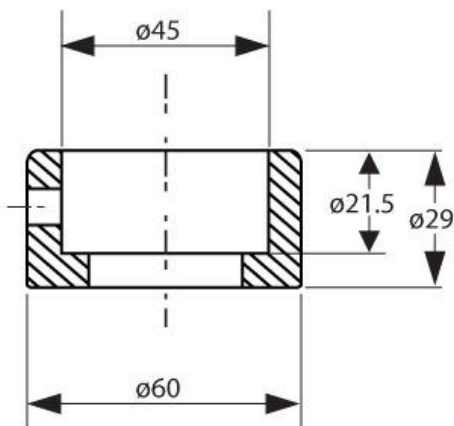

Product Brochure For PP705

DIE REDUCING BUSH - #BS1

60MM X 45MM

Suits: IW-45M + other models

Please Call

Product Brochure For PP705

Specific Features

PP705 DIE BS1C ADAPTOR 60 X 45mm