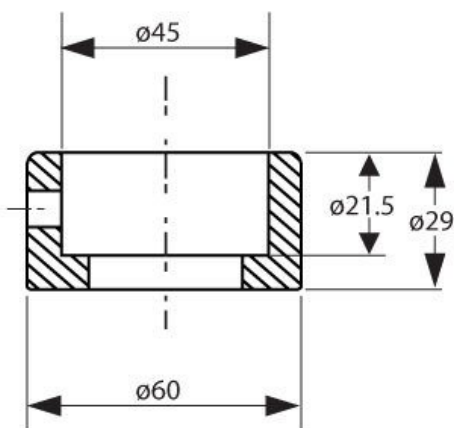

Product Brochure For PP705

**DIE REDUCING BUSH - #BS1**

60MM X 45MM

Suits: IW-45M + other models

Please Call

### Specific Features

PP705 DIE BS1C ADAPTOR 60 X 45mm