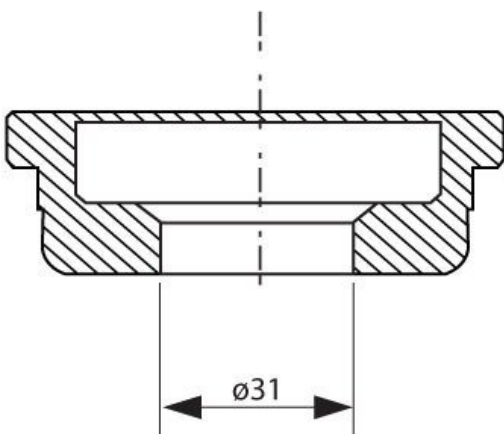

Product Brochure For PP631

- QUICK CHANGE ADAPTOR 31MM

P/NO #RSBQ31B

Suits: DOUBLE CYL. PUNCH & SHEARS + other models

Ex GST
\$144.00

Inc GST
\$165.60

Product Brochure For PP631

Specific Features

PP630 QUICK CHANGE ADAPTOR 31MM