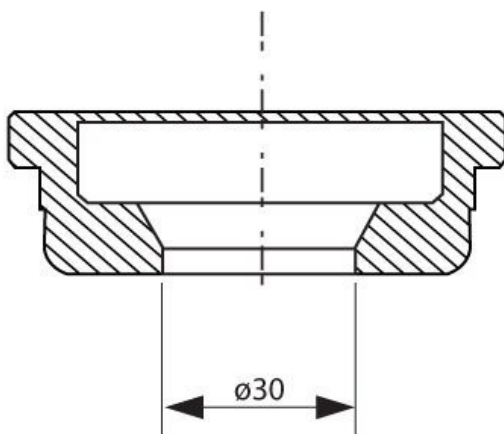

Product Brochure For PP630A

QUICK CHANGE ADAPTOR 30MM - #37

RSAQ30B

Suits: IW-60H + other models

Ex GST
\$160.00

Inc GST
\$184.00

Product Brochure For PP630A

Specific Features

PP630A QUICK CH ADAPTOR 31mm RSAQ31