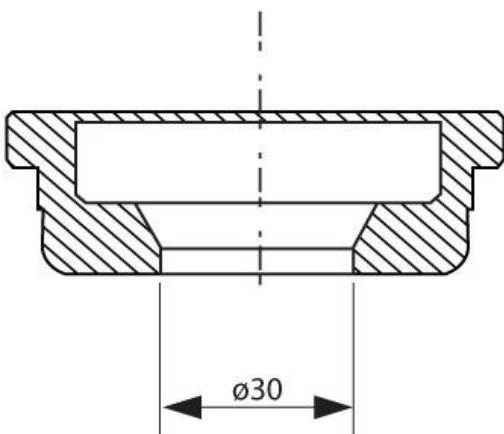

Product Brochure For PP630A

#37 - QUICK CHANGE ADAPTOR 30MM

RSAQ30B

Suits: IW-60H + other models

Ex GST
\$144.00

Inc GST
\$165.60

Product Brochure For PP630A

Specific Features

PP630A QUICK CH ADAPTOR 31mm RSAQ31