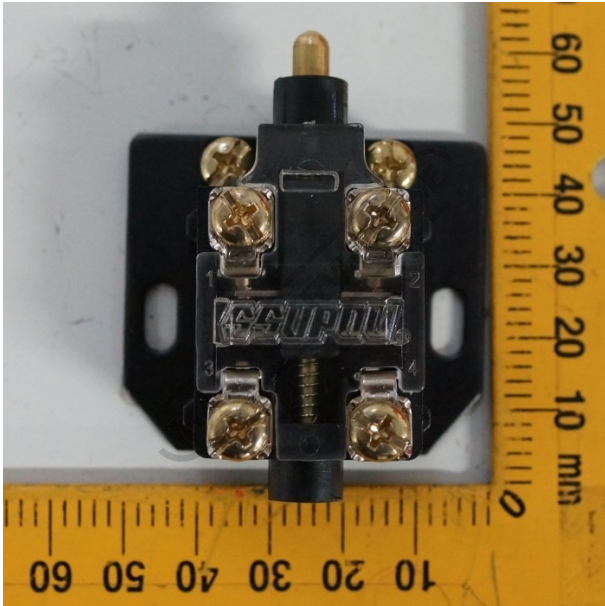

Product Brochure For PP004

Micro switch foot pedal

52413YC135D1

Suits All Models

Please Call

ORDER CODE: _____

PP004

Description

Micro switch foot pedal