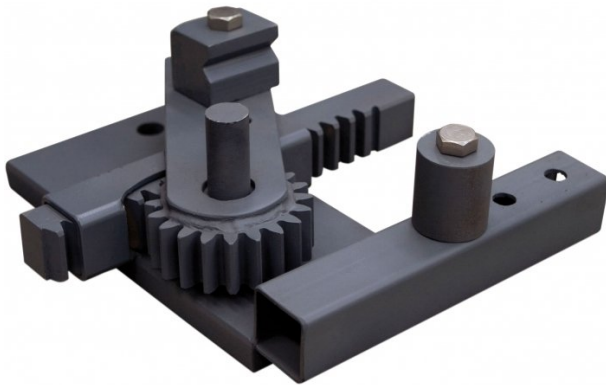

Product Brochure For P522

Tube Bending Attachment - Suits Round or Square Tube - BZ-TBA

12 - 25mm

Suits Bulldozer

ORDER CODE:	P522
MODEL:	BZ-TBA
Attachment (Type):	Tube Bending Attachment
Size (Inch /mm):	12-25mm
Suits Model (No.):	BZ-H20T & BZ-H25T

Specific Features

Shown Tube Bending