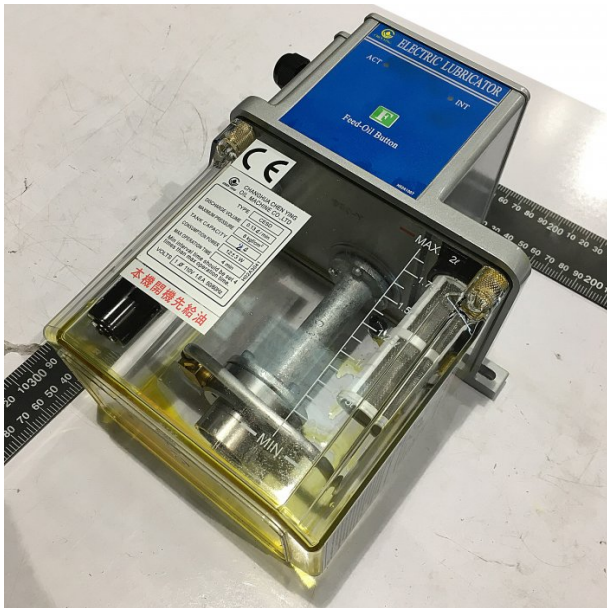

Product Brochure For MY9005

FULLY AUTO LUBE PUMP 110V - #

CESD-1(2L) OIL LUBE

Suits: MILLS

Specific Features

Front View

Top View

Side View

Label

CHANGHUA CHEN YING OIL MACHINE CO.,LTD	
TYPE	CESD
DISCHARGE VOLUME	0.13 l / min
MAXIMUM PRESSURE	8 kgf/cm ²
TANK CAPACITY	2 l
CONSUMPTION POWER	12 ± 3 W
MAX OPERATION TIME	4 min
Min interval time should be set 4 times than max operation time.	
VOLTS	1 Ø 110V 1.6 A 50/60Hz