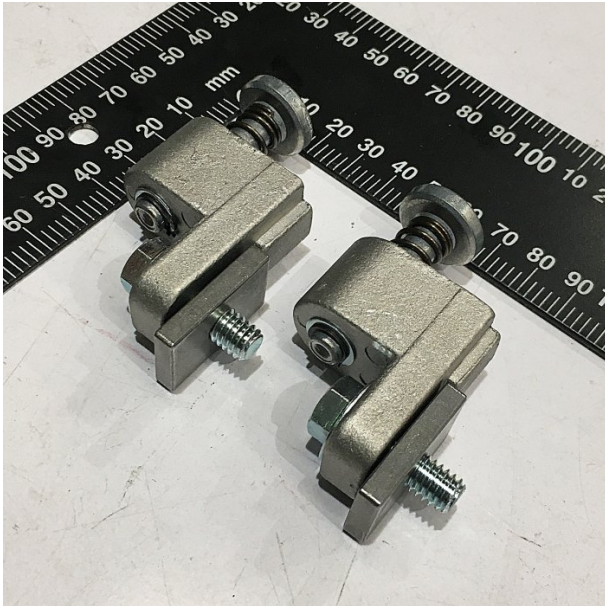

Product Brochure For MW115

TRAVEL STOP SET X AXIS - #36

#PO1916-1

Suits: CE-500PX + other models

Please Call

Specific Features

Top View