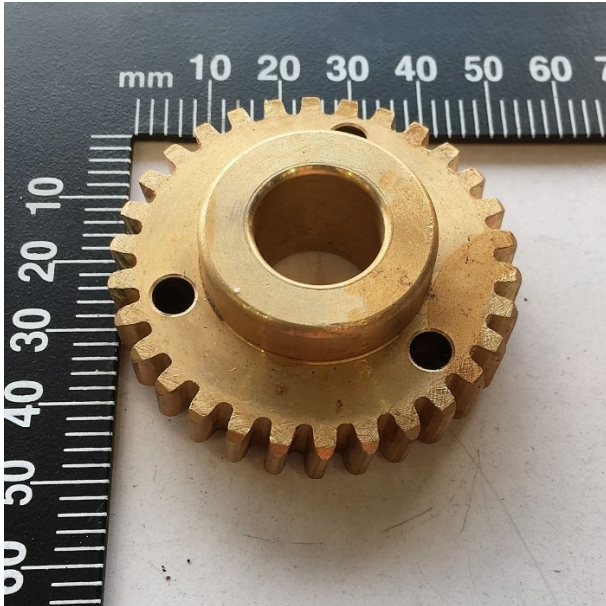

Product Brochure For MJ347

OVERLOAD CLUTCH WORM GEAR - #92

Suits: BM-40V (M607D) + other models

Specific Features

Top View