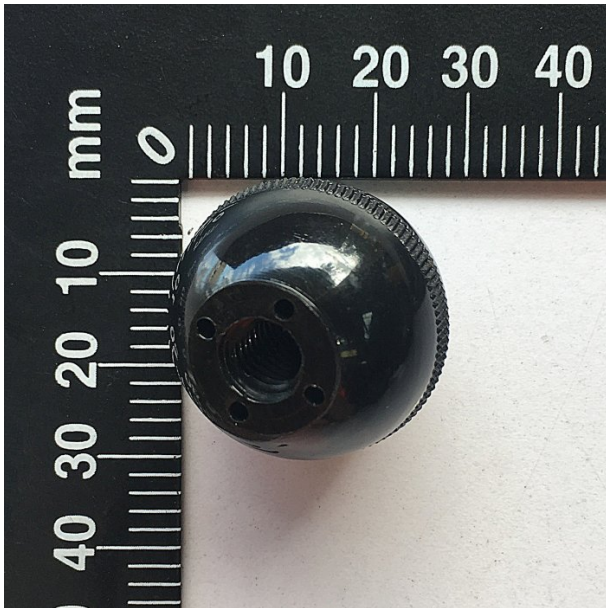

Product Brochure For MJ198

BLACK KNOB BALL - #29

5/16" BSW

Suits: BM-40V (M607D) + other models

Specific Features

Top View