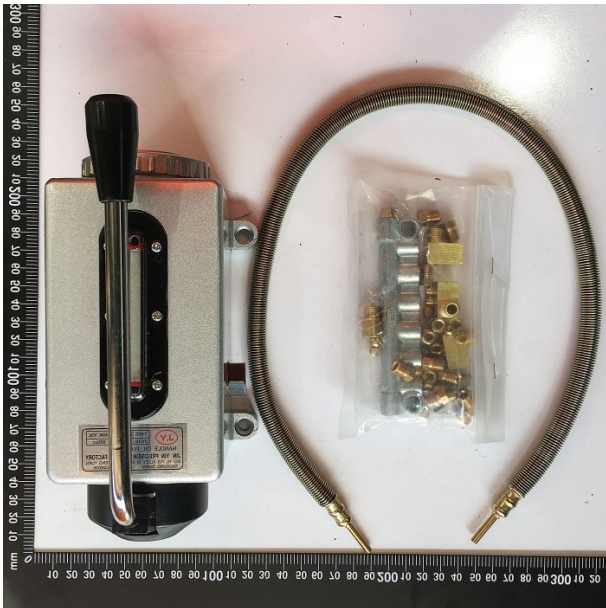

Product Brochure For MJ002

ONE SHOT LUBE HAND PUMP - #

Suits: BM-40V + other models

Please Call

Specific Features

Side View

Detail View