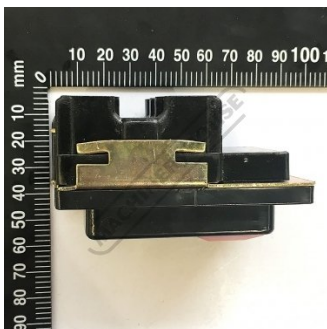

Product Brochure For MC356

SWITCH ON/OFF - #116

Suits: RF-31 + other models

ORDER CODE:

MC356

Specific Features

Side View