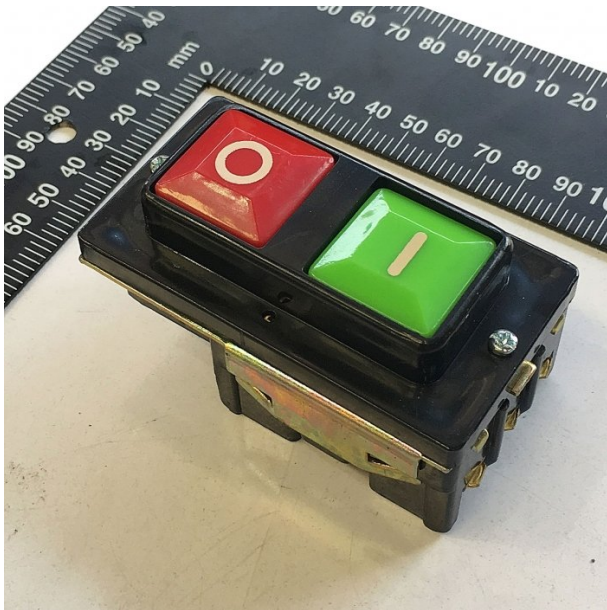

Product Brochure For MC356

SWITCH ON/OFF - #116

Suits: RF-31 + other models

ORDER CODE:

MC356

Specific Features

Side View