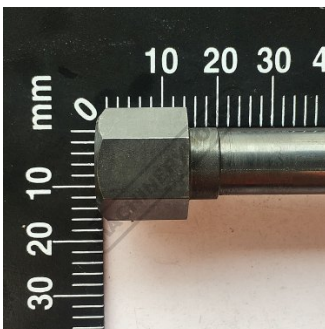

Product Brochure For MC301

DRAW BAR 1/2"BSW -

Suits: RF31 + other models

Please Call

Specific Features

Detail View 1

Detail View 2