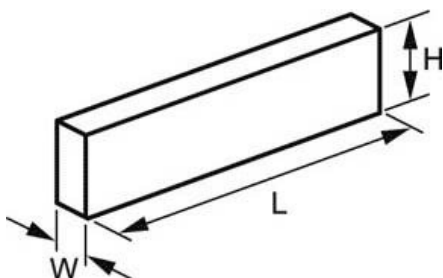

#### Description

Precision ground high-grade alloy steel, hardened.

#### Features

- Length (L) & Height (H) tolerance to 0.005mm
- 150mm long

#### Includes

- W x H x L (mm)
- 2 x (8.5 x 14 x 150mm)
- 2 x (8.5 x 16 x 150mm)
- 2 x (8.5 x 20 x 150mm)
- 2 x (8.5 x 24 x 150mm)
- 2 x (8.5 x 30 x 150mm)
- 2 x (8.5 x 32 x 150mm)
- 2 x (8.5 x 36 x 150mm)
- 2 x (8.5 x 40 x 150mm)
- 2 x (8.5 x 44 x 150mm)