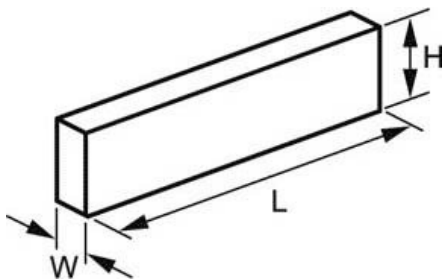

**Description**

Precision ground high-grade alloy steel, hardened.

**Features**

- Precision ground
- Length (L) & Height (H) tolerance to 0.005mm
- 150mm long

**Includes**

- W x H x L (mm)
- 2 x (12.7 x 44.45 x 152.4mm)
- 2 x (4.76 x 31.75 x 152.4mm)
- 2 x (12.7 x 38.1 x 152.4mm)
- 2 x (4.76 x 25.4 x 152.4mm)