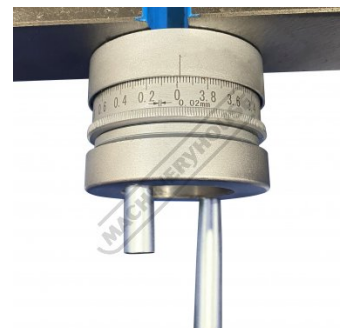

Features

- Manufactured from cast steel
- Swivel base 360 degree

Specific Features

Swivel Base

Rear View

Rear View & Swivel Base

Dial Graduations

Product Brochure For M2061