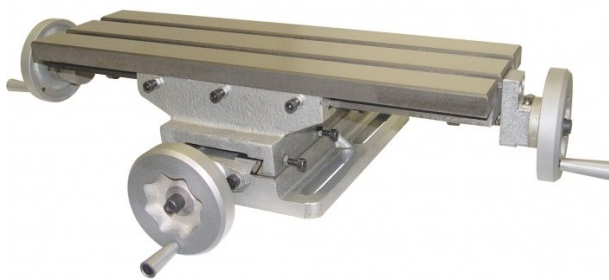

## Compound Table - SCT-155

290 x 177mm Table Travel  
470 x 155mm Table

**On Sale**

Ex GST

Inc GST

~~\$330.00~~

~~\$379.50~~

**\$264.35**

**\$304.00**

ORDER CODE:	M198
MODEL:	SCT-155
Table Size (mm):	470 x 155
Longitudinal Travel (mm):	290
Cross Travel (mm):	177
Tee Slots (mm):	2 x 12
Height (mm):	130
Hand Wheel Graduation:	0.001"
Nett Weight (kg):	28

### Features

- Manufactured from cast iron