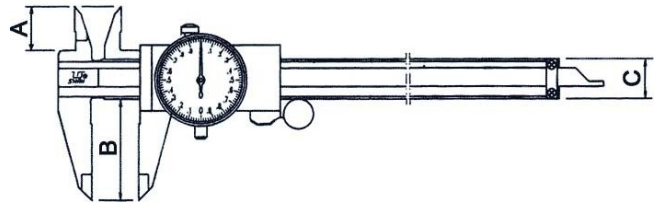

Product Brochure For M103

Dial Caliper - 505-741  
8"

ORDER CODE:	M103
Measuring Units:	Imperial
Range:	8"
Graduations:	0.001"
A (mm):	20
B (mm):	50
C (mm):	16

Mitutoyo

**Description**

Mitutoyo dial calipers