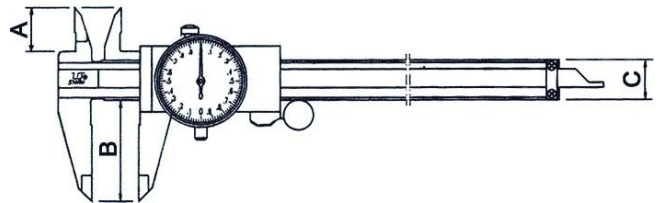

Product Brochure For M101

Dial Caliper - 505-740
6"

Ex GST
\$398.00

Inc GST
\$457.70

ORDER CODE:	M101
Measuring Units:	Imperial
Range:	6"
Graduations:	0.001"
A (mm):	16
B (mm):	40
C (mm):	16

Mitutoyo

Description

Mitutoyo dial calipers