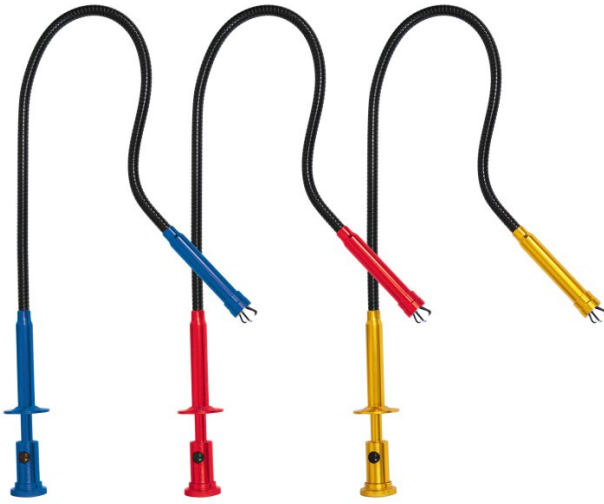

## Pick Up Tool with Magnetic Head & 1 x LED Light

620mm Long

\* Product colour selected at random.(NZ)

**Ex GST**  
**\$20.00**

**Inc GST**  
**\$23.00**

ORDER CODE:	M0010
MODEL:	-
Type:	LED Lighted Pick-up Tool & with Flexible Spring Jaw
Mirror Head Size (mm):	-
Number of LED Lights (No.):	1
Magnetic Pick Up Weight Capacity (kg):	2.2
Magnetic Pick Up Length (mm):	-
Overall Length - minimum to maximum (mm):	620
Telescopic:	-

### Description

\* Product colour selected at random.  
New-Zealand - Blue and Gold product colour  
Australia - Red Product Colour

### Features

- Press plunger to open jaws & release plunger jaws clamp shut
- Claw can grip up to 30mm round objects
- Ø14.8mm magnetic head can retrieve screws, nuts and any steel objects that fallen into inconvenient places
- LED light switch mounted on spring mounted head
- Flexible spring claw for oddly shaped items

### Specific Features

New Zealand Stock Colour

Austalian Stock Colour

LED Light

Extended

Light Button