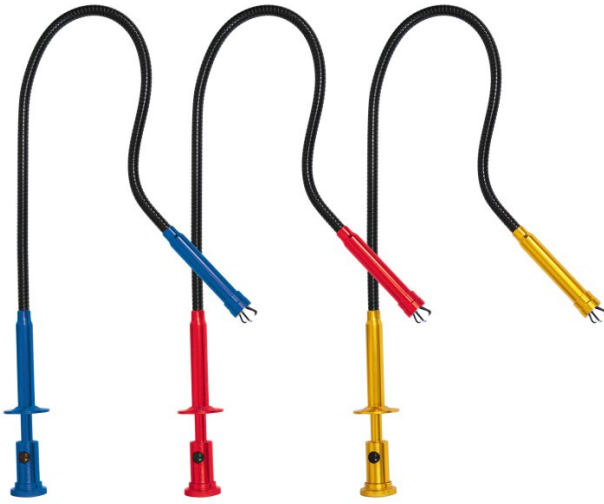

## Pick Up Tool with Magnetic Head & 1 x LED Light

620mm Long

\* Product colour selected at random.(NZ)

**Ex GST**  
**\$20.00**

**Inc GST**  
**\$23.00**

ORDER CODE:	M0010
MODEL:	-
Type:	LED Lighted Pick-up Tool & with Flexible Spring Jaw
Mirror Head Size (mm):	-
Number of LED Lights (No.):	1
Magnetic Pick Up Weight Capacity (kg):	2.2
Magnetic Pick Up Length (mm):	-
Overall Length - minimum to maximum (mm):	620
Telescopic:	-

### Description

\* Product colour selected at random.  
New-Zealand - Blue and Gold product colour  
Australia - Red Product Colour

### Features

- Press plunger to open jaws & release plunger jaws clamp shut
- Claw can grip up to 30mm round objects
- Ø14.8mm magnetic head can retrieve screws, nuts and any steel objects that fallen into inconvenient places
- LED light switch mounted on spring mounted head
- Flexible spring claw for oddly shaped items

### Includes

- Includes 3 x LR44 batteries

Product Brochure For M0010

**Specific Features**

New Zealand Stock Colour

Austalian Stock Colour

LED Light

Extended