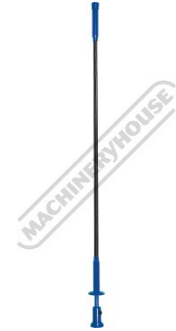

## Pick Up Tool with Magnetic Head & 1 x LED Light

620mm Long

\* Product colour selected at random.(NZ)

**Ex GST**  
**\$20.00**

**Inc GST**  
**\$23.00**

ORDER CODE:	M0010
MODEL:	-
Type:	LED Lighted Pick-up Tool & with Flexible Spring Jaw
Mirror Head Size (mm):	-
Number of LED Lights (No.):	1
Magnetic Pick Up Weight Capacity (kg):	2.2
Magnetic Pick Up Length (mm):	-
Overall Length - minimum to maximum (mm):	620
Telescopic:	-

### Features

- Press plunger to open jaws & release plunger jaws clamp shut
- Claw can grip up to 30mm round objects
- Ø14.8mm magnetic head can retrieve screws, nuts and any steel objects that fallen into inconvenient places
- LED light switch mounted on spring mounted head
- Flexible spring claw for oddly shaped items

### Specific Features

New Zealand Stock Colour

Austalian Stock Colour

LED Light

Extended

Light Button