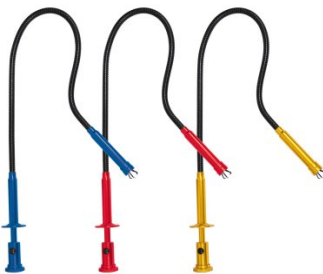

## Magnetic Pick Up Tool & Inspection Mirror Set - 4 Piece

**On Sale**

**Ex GST**  
~~\$28.00~~  
**\$21.74**

**Inc GST**  
~~\$32.20~~  
**\$25.00**

ORDER CODE:	M0009
MODEL:	4 Piece Set
Type:	Magnetic/Inspection Set & 3 x Pickup, 1 x Mirror
Mirror Head Size (mm):	Ø50
Number of LED Lights (No.):	~
Magnetic Pick Up Weight Capacity (kg):	1 x 2.3, 2 x 3.6
Magnetic Pick Up Length (mm):	~
Overall Length - minimum to maximum (mm):	240 ~ 920 / 165 ~ 695
Telescopic:	Yes

### Features

- Stainless steel telescopic arm with handle
- 50mm diameter Inspection mirror
- Mirror extends 240mm to 920mm
- Magnetic pick up tool extends 165mm to 695mm
- 1 x large swivel head - 3.6kg magnetic lift
- 1 x large fixed head - 3.6kg magnetic lift
- 1 x small fixed head - 2.3kg magnetic lift

Product Brochure For M0009

**Specific Features**

Set

Case Shown Open

Case

Packaging

**Recommended Accessories**

M0010

Pick Up Tool with Magnetic Head & 1 x LED Light

T9501

LED Rechargeable Handheld Work Light