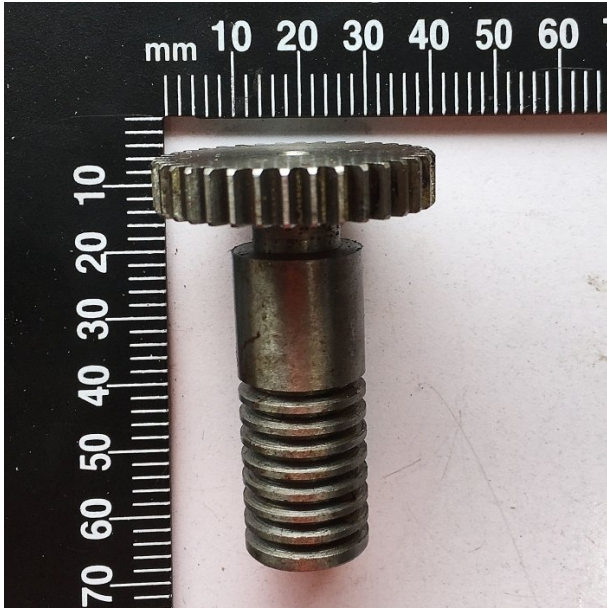

## 4011 GEAR 36T - #24

Suits: AL-51G + other models

Please Call

### Specific Features

Top View