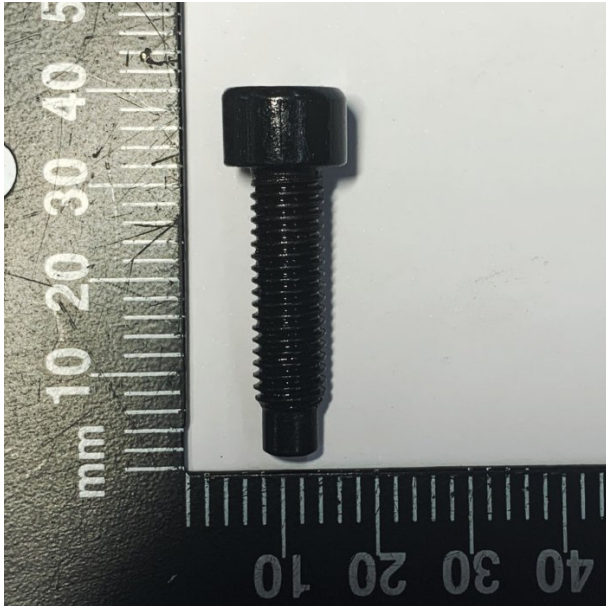

Product Brochure For LR003

SCREW TOOLPOST M8 X 35MM - #38

5048

Suits: AL-51G + other models

Specific Features

1