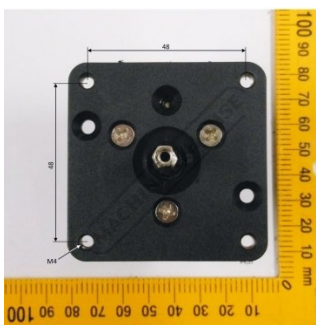

Product Brochure For LG0052

SWITCH FWD/REV - #

Suits: AL-960B + other models

ORDER CODE: _____ LG0052

440VAC 7.5HP
AC-21 18A
AC-23 13A
AC-3 16A
AC-15 5A

Specific Features

LG0052 SWITCH FWD REV 440VAC 2