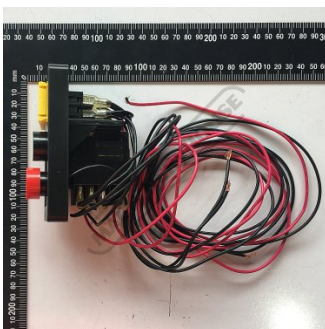

Product Brochure For LC999

**SWITCH (NEW TYPE) - #323**

Suits: AL-280P + other models

Please Call

ORDER CODE: \_\_\_\_\_

LC999

**Specific Features**

Side View