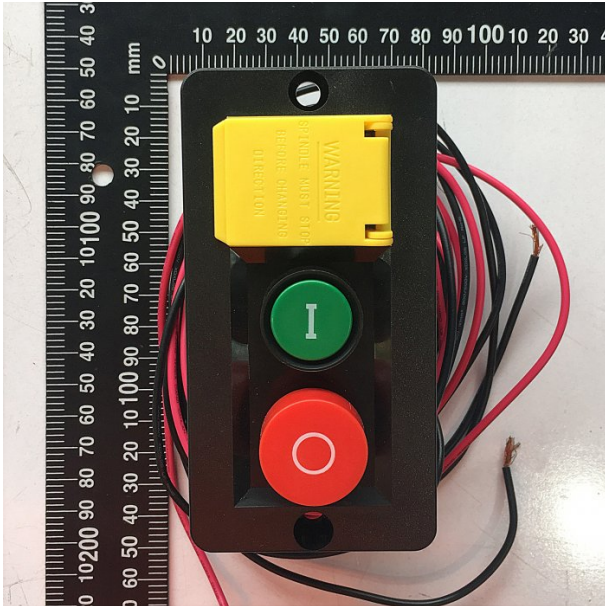

Product Brochure For LC999

**SWITCH (NEW TYPE) - #323**

Suits: AL-280P + other models

Please Call

ORDER CODE: \_\_\_\_\_

LC999

**Specific Features**

Side View