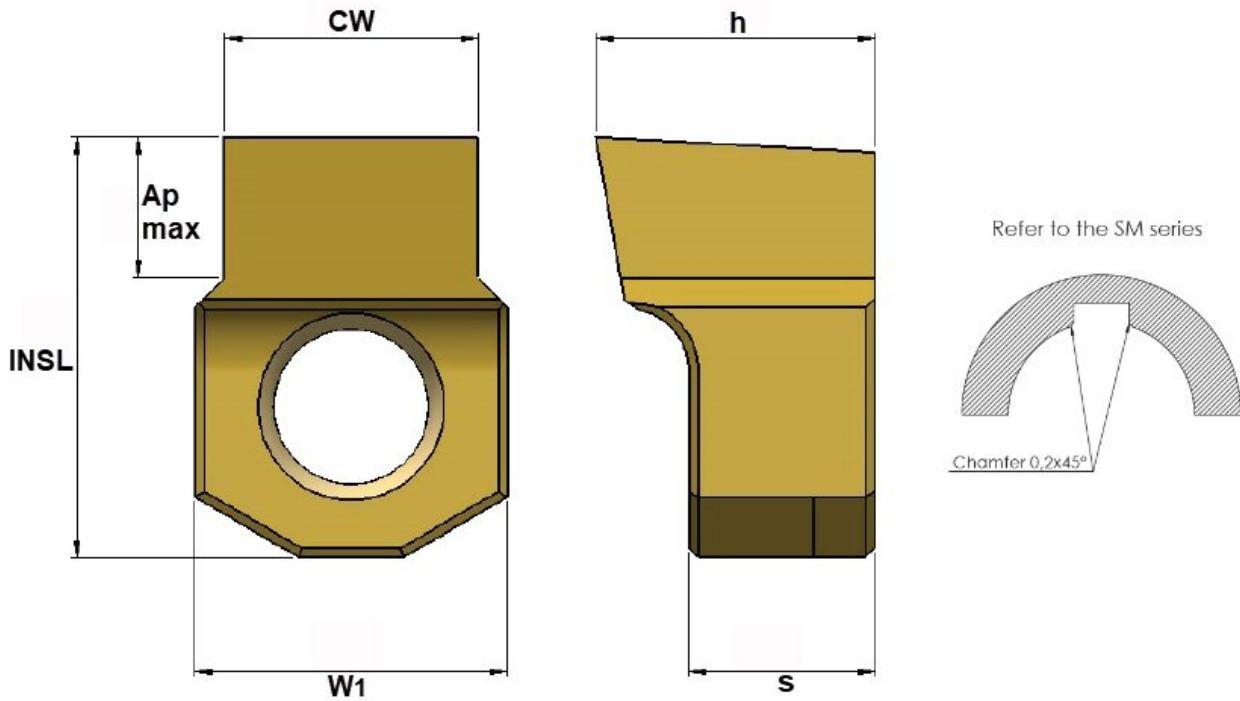

## 16mm Keyway Broaching Insert - HIN

Slip/Snug Fit  
Pack of 2

Ex GST  
\$197.39

Inc GST  
\$227.00

### Description

HIN, 16mm Keyway Broaching Insert, H7-SM Slip/Snug Fit, Size 14/16, TiN Coated - Pack of 2

Product Brochure For L9324

**Specific Features**

Side View

Box Of Two