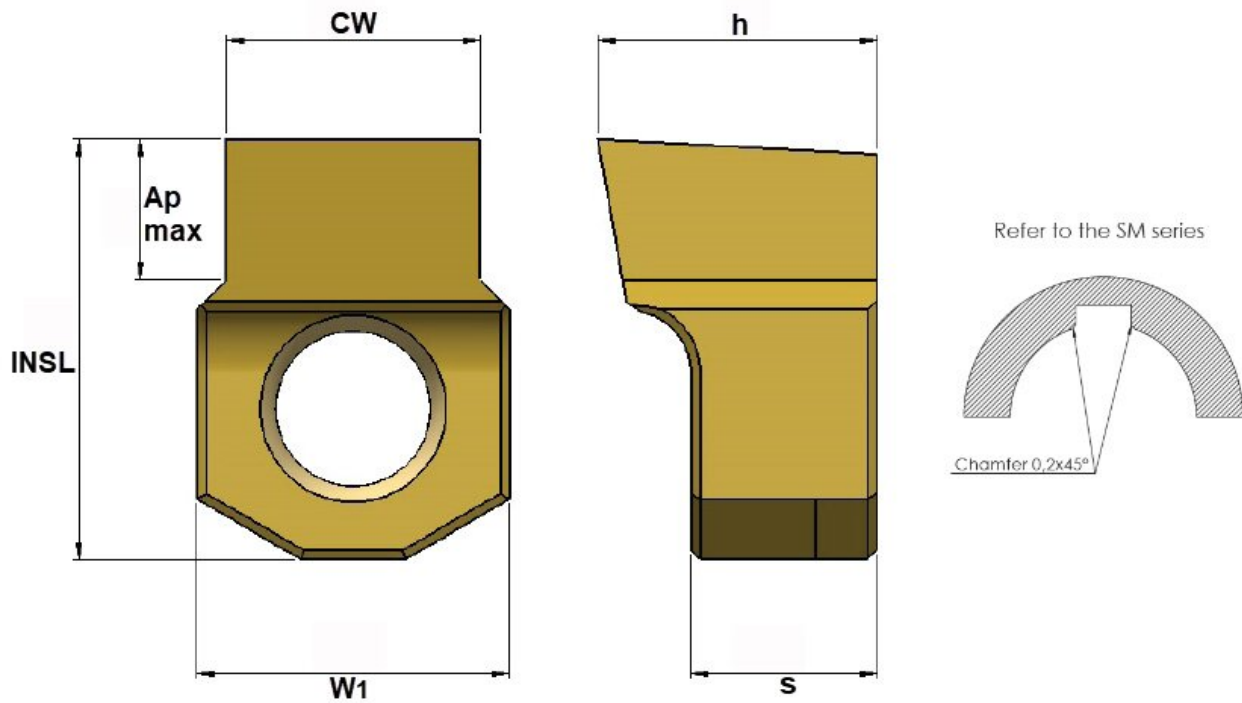

Product Brochure For L9321

8mm Keyway Broaching Insert - HIN

Slip/Snug Fit
Pack of 2

Back In Stock Soon

Ex GST	Inc GST
\$137.20	\$157.78

Description

HIN, 8mm Keyway Broaching Insert, H7-SM Slip/Snug Fit, Size 8, TiN Coated - Pack of 2

Product Brochure For L9321

Specific Features

Side View

Box Of Two