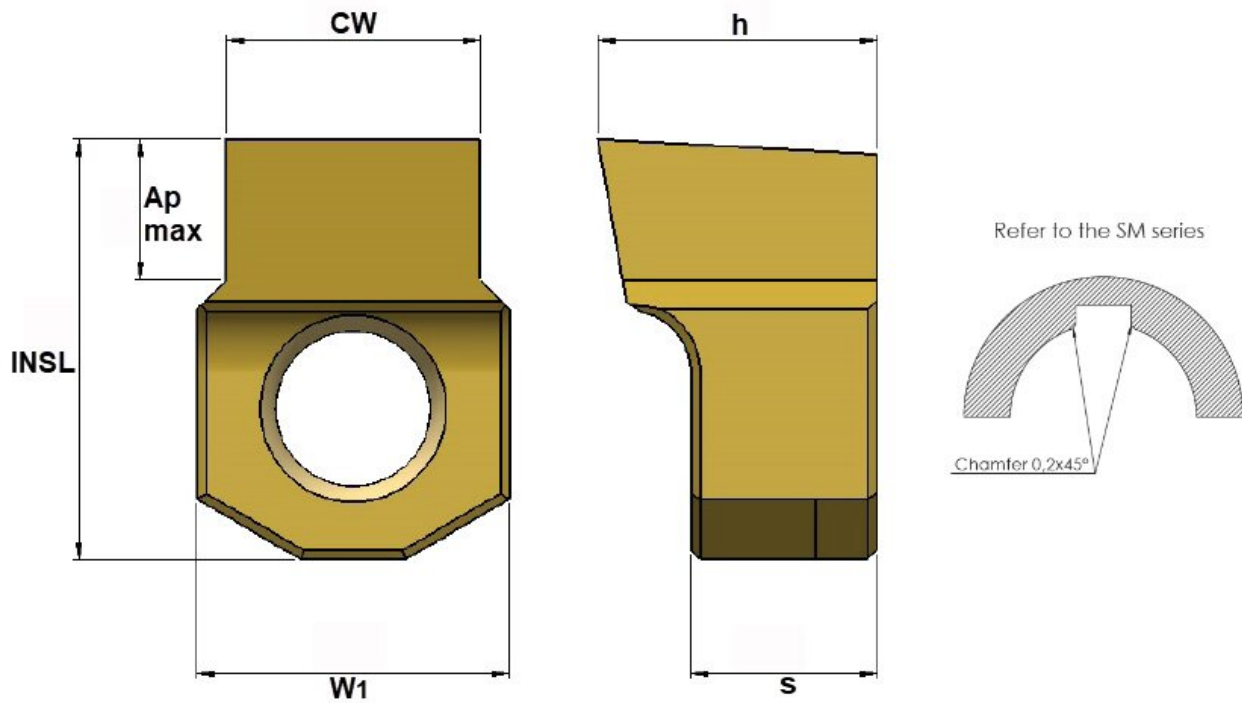

Product Brochure For L9320

6mm Keyway Broaching Insert - HIN

Slip/Snug Fit
Pack of 2

Back In Stock Soon

Ex GST
\$137.20

Inc GST
\$157.78

Description

HIN, 6mm Keyway Broaching Insert, H7-SM Slip/Snug Fit, Size 6, TiN Coated - Pack of 2

Product Brochure For L9320

Specific Features

Box Of Two

Side View