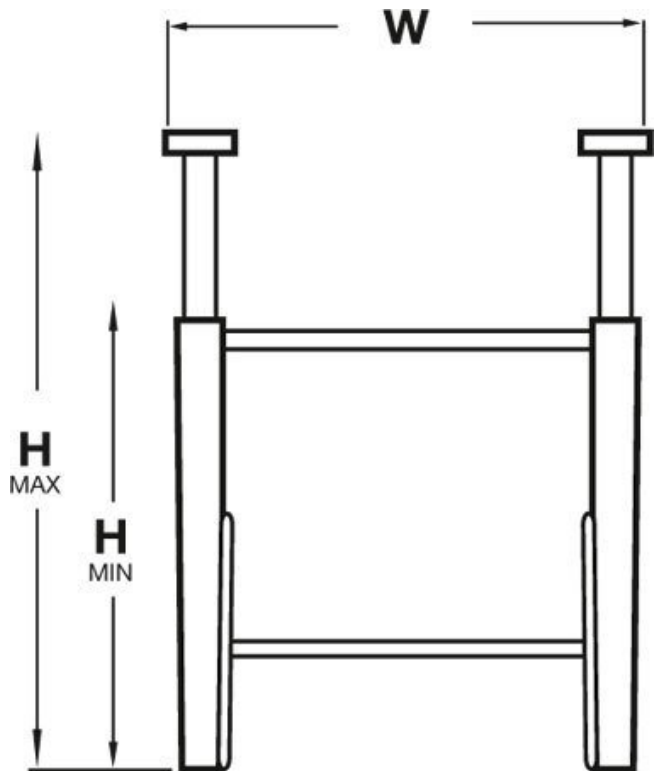

Product Brochure For L828

Roller Conveyor Stand - RS-600L

Suits RC-600 Conveyor
505-800mm Adjustable Height

On Sale

Ex GST	Inc GST
\$122.00	\$140.30
\$80.00	\$92.00

ORDER CODE:	L828
W (mm):	600
H (Minimum) (mm):	505
H (Maximum) (mm):	800

Features

- Adjustable height

Recommended Accessories

L824
Roller Conveyor