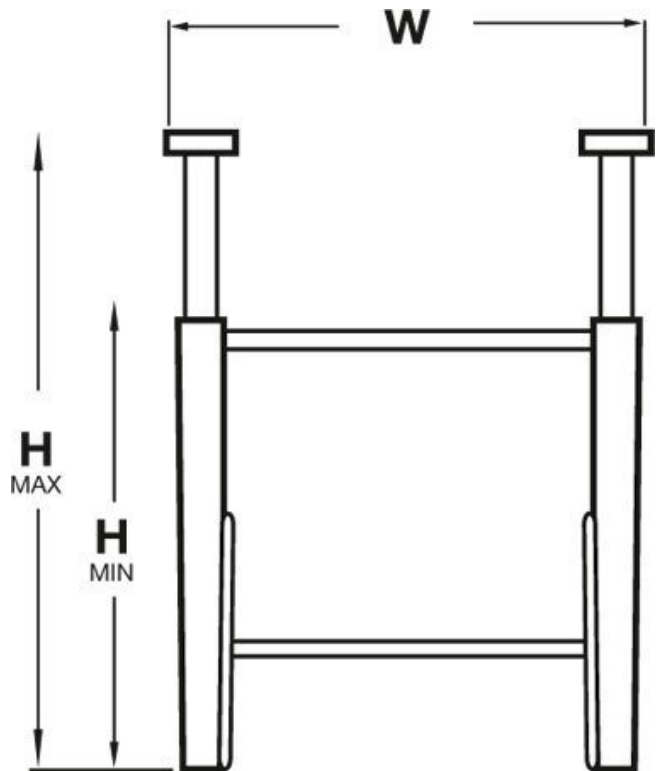

Product Brochure For L816

**Roller Conveyor Stand - RS-290L**

Suits RC-290 Conveyor  
505-800mm Adjustable Height

**On Sale**

<b>Ex GST</b>	<b>Inc GST</b>
<del>\$122.00</del>	<del>\$140.30</del>
<b>\$80.00</b>	<b>\$92.00</b>

ORDER CODE:	L816
W (mm):	290
H (Minimum) (mm):	505
H (Maximum) (mm):	800

**Features**

- Adjustable height

**Recommended Accessories**

L812  
Roller Conveyor