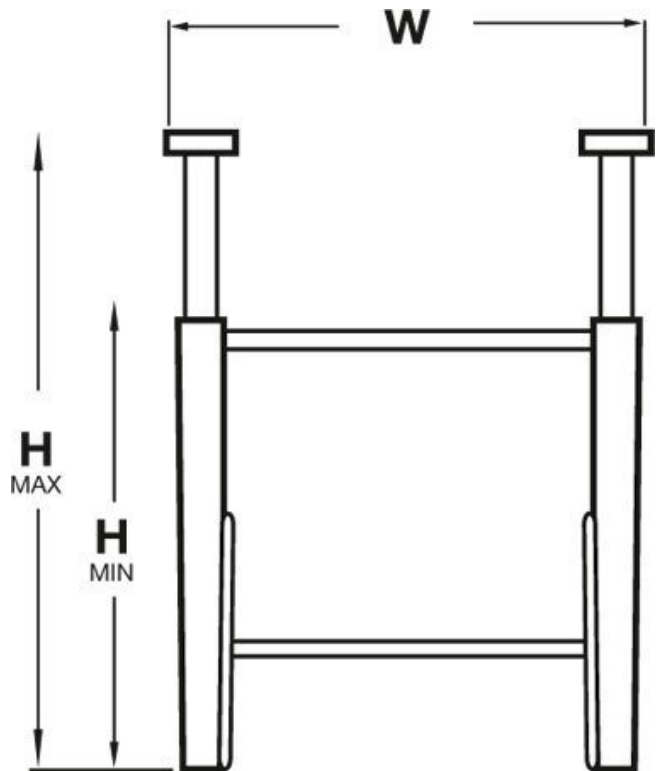

Product Brochure For L814

Roller Conveyor Stand - RS-290H

Suits RC-290 Conveyor
715-1050mm Adjustable Height

On Sale

Ex GST	Inc GST
\$122.00	\$140.30
\$80.00	\$92.00

ORDER CODE:	L814
W (mm):	290
H (Minimum) (mm):	715
H (Maximum) (mm):	1050

Features

- Adjustable height

Recommended Accessories

L812
Roller Conveyor