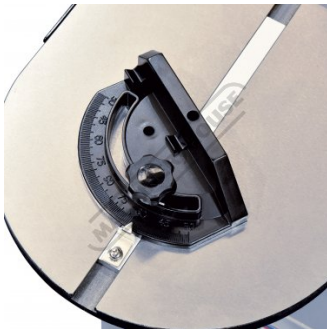

Product Brochure For L135

Pedestal Disc Sander - DS-12S

Ø305mm (12") Sanding Disc

1420rpm Disc Speed & Includes Cabinet Stand

Ex GST	Inc GST
\$1,818.00	\$2,090.70

ORDER CODE:	L135
MODEL:	DS-12S
Type:	Pedestal
Disc Diameter (mm):	Ø305
Motor Power (kW / hp):	0.75 / 1
Voltage / Amperage (V / amp):	240 / 10
Floor Space (W x D x H) (mm):	430 x 710 x 1310
Nett Weight (kg):	76

Description

Manufactured in Taiwan

Features

- Ø305mm (12") sanding disc
- Powerful 1hp - 240V brake motor drive allowing disc to stop with-in 3 seconds
- Precision 390 x 376mm cast iron table with safety radius
- Tilting table up 0-15° / down 0-45° with degree scale
- Dual mitre slots in table
- Disc speed 1420rpm
- Ø100mm (4") dust port for efficient dust extraction
- Enclosed cabinet stand
- Safety guard fitted to the non-functional side of the disc
- Emergency stop switch
- DOL starter switch with overload protection

Includes

- Mitre gauge
- Sanding disc (x1)
- Cabinet stand

Product Brochure For L135

Specific Features

Side View

Table Shown Tilted

Table Tilted At 45 Degrees

Table Tilted Locking Handle And Scale