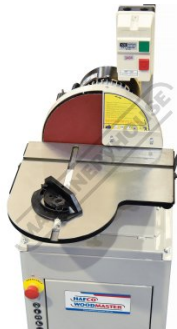

Product Brochure For L135

Pedestal Disc Sander - DS-12S

Ø305mm (12") Sanding Disc

1420rpm Disc Speed & Includes Cabinet Stand

Ex GST	Inc GST
\$1,818.00	\$2,090.70

ORDER CODE:	L135
MODEL:	DS-12S
Type:	Pedestal
Disc Diameter (mm):	Ø305
Motor Power (kW / hp):	0.75 / 1
Voltage / Amperage (V / amp):	240 / 10
Floor Space (W x D x H) (mm):	430 x 710 x 1310
Nett Weight (kg):	76

Description

Manufactured in Taiwan

Features

- Ø305mm (12") sanding disc
- Powerful 1hp - 240V brake motor drive allowing disc to stop with-in 3 seconds
- Precision 390 x 376mm cast iron table with safety radius
- Tilting table up 0-15° / down 0-45° with degree scale
- Dual mitre slots in table
- Disc speed 1420rpm
- Ø100mm (4") dust port for efficient dust extraction
- Enclosed cabinet stand
- Safety guard fitted to the non-functional side of the disc
- Emergency stop switch
- DOL starter switch with overload protection

Includes

- Mitre gauge
- Sanding disc (x1)
- Cabinet stand

Product Brochure For L135

Specific Features

Side View

Table Shown Tilted

Table Tilted At 45 Degrees

Table Tilted Locking Handle And Scale

Mitre Guide

Top View Of Table

Switch

Emergency Switch

Dust Outlet

Cabinet

Product Brochure For L135

Recommended Accessories