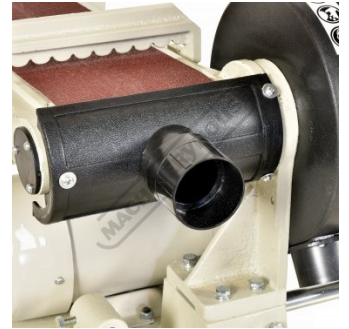

Features

- 150 x 1220mm sanding belt
- Ø230mm disc with guarding
- 0.75kW / 1hp 240V motor
- Safety magnetic type switch
- Can use linisher in vertical or horizontal position
- Tilting table for use with disc or with belt in the vertical position
- Robust cast iron construction with steel floor stand
- Ø55mm dust collector port
- Quick action belt release

Includes

- Tilting table and mitre guide
- Sanding belt & disc
- Stand

Product Brochure For L107

Specific Features

Table and Mitre Guide

Vertical Linishing Position

Table Angle Adjustment

Dust Chute