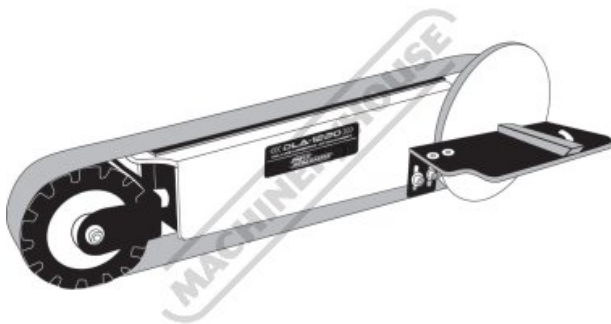

Product Brochure For L0931

DLA-1220 - Deluxe Belt & Disc Linishing Attachment

Suits 200mm Bench Grinders
50 x 1220mm Linishing Belt & 178mm Sanding Disc

Please Call

| | |
|----------------------------|-------------------------|
| ORDER CODE: | L0931 |
| MODEL: | DLA-1220 |
| Type: | Belt/Disc Linisher Att. |
| Table Size (mm): | ~ |
| Belt Size (mm): | 50 x 1220 |
| Disc Diameter (mm / Inch): | 178 / 7 |
| Suits: | 200mm Grinders |

Description

This linishing attachment is ideal for those finishing jobs such as tool sharpening, edge sanding, smoothing welds, polishing etc. Use on many materials such as wood, plastics, metals and ceramics. Designed to fit most 200mm bench grinders with screw mounted guards.

Features

- 50 x 1220mm linishing attachment with Ø178mm sanding disc
- Suits most 200mm Bench grinders (min 1/2 HP)
- Large 50 x Ø100mm contact wheel
- Quick & easy adjustable belt tracking system
- Toolless belt change system, change belts in a matter of seconds
- Grind, sand, shape, polish or refinish nearly any material
- Used on many materials such as wood, plastics, metals and ceramics

Includes

- 50 x 1220mm linishing belt
- Ø178mm sanding disc
- Vertical table attachment

Product Brochure For L0931

Recommended Accessories

G160
Industrial Bench Grinder

L086
Multitool Tilting Table & Mitre Guide