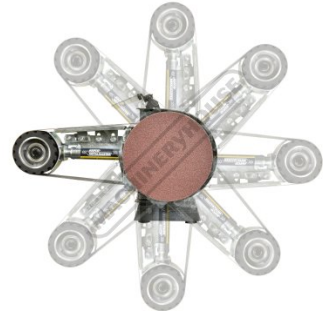

Description

This linishing attachment is perfect for a variety of finishing tasks, including tool sharpening, edge sanding, weld smoothing, deburring, and polishing. Suitable for use on materials such as wood, plastics, metals, and ceramics, this attachment is designed to fit most 150mm and 200mm bench grinders with screw-mounted guards.

Features

- 50 x 915mm linishing attachment with Ø178mm sanding disc
- Suits most 200mm Bench grinders (min 1/2 HP)
- Quick & easy adjustable belt tracking system
- Toolless belt change system, change belts in a matter of seconds
- Grind, sand, shape, polish or refinish nearly any material
- Used on many materials such as wood, plastics, metals and ceramics

Includes

- 50 x 915mm linishing belt
- Ø178mm sanding disc

Product Brochure For L0920

Specific Features

Fitted To Optional Bench Grinder G142 Belt Adjustment

Large Working Surface-Quick Action Belt Change 360 Degree Head Rotation