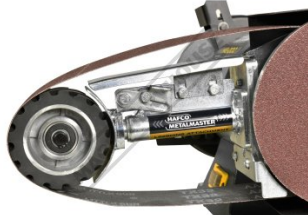

Description

This linishing attachment is perfect for a variety of finishing tasks, including tool sharpening, edge sanding, weld smoothing, deburring, and polishing. Suitable for use on materials such as wood, plastics, metals, and ceramics, this attachment is designed to fit most 150mm and 200mm bench grinders with screw-mounted guards.

Features

- 50 x 915mm linishing attachment with Ø178mm sanding disc
- Suits most 200mm Bench grinders (min 1/2 HP)
- Quick & easy adjustable belt tracking system
- Toolless belt change system, change belts in a matter of seconds
- Grind, sand, shape, polish or refinish nearly any material
- Used on many materials such as wood, plastics, metals and ceramics

Includes

- 50 x 915mm linishing belt
- Ø178mm sanding disc

Product Brochure For L0920

Specific Features

Fitted To Optional Bench Grinder G142 Belt Adjustment

Large Working Surface-Quick Action Belt Change 360 Degree Head Rotation

Recommended Accessories

G142
Industrial Bench Grinder

A8000
40G Aluminium Oxide Linishing
Belt Pack

A8001
60G Aluminium Oxide Linishing
Belt Pack

A8002
80G Aluminium Oxide Linishing
Belt Pack

A8003
100G Aluminium Oxide Linishing
Belt Pack