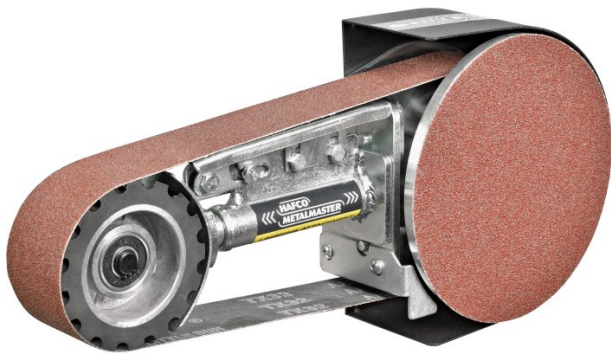

Product Brochure For L0920

Belt & Disc Linishing Attachment - HLA-915

Suits most 200mm Bench Grinders
50 x 915mm Linishing Belt & 178mm Sanding Disc

Back In Stock Soon

Ex GST	Inc GST
\$196.00	\$225.40

ORDER CODE:	L0920
MODEL:	~
Type:	~
Table Size (mm):	~
Belt Size (mm):	50 x 915
Disc Diameter (mm / Inch):	178
Suits:	200mm Grinders

Description

This linishing attachment is perfect for a variety of finishing tasks, including tool sharpening, edge sanding, weld smoothing, deburring, and polishing. Suitable for use on materials such as wood, plastics, metals, and ceramics, this attachment is designed to fit most 150mm and 200mm bench grinders with screw-mounted guards.

Features

- 50 x 915mm linishing attachment with Ø178mm sanding disc
- Suits most 200mm Bench grinders (min 1/2 HP)
- Quick & easy adjustable belt tracking system
- Toolless belt change system, change belts in a matter of seconds
- Grind, sand, shape, polish or refinish nearly any material
- Used on many materials such as wood, plastics, metals and ceramics

Includes

- 50 x 915mm linishing belt
- Ø178mm sanding disc

Product Brochure For L0920

Specific Features

Fitted To Optional Bench Grinder G142 Belt Adjustment

Large Working Surface-Quick Action Belt Change 360 Degree Head Rotation