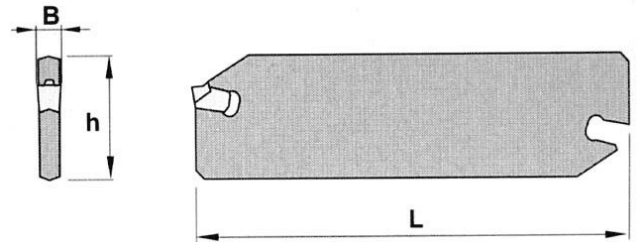

Product Brochure For L029A

Parting Blade

3 x 32mm

ORDER CODE:	L029A
H:	32mm
B:	3mm
L:	150mm
Nett Weight (kg):	0.7

Description
Uses insert L068

Recommended Accessories

Product Brochure For L029A

L029B

Parting Block - Suits 32mm
Blade

L030

Parting Block - Suits 32mm
Blade