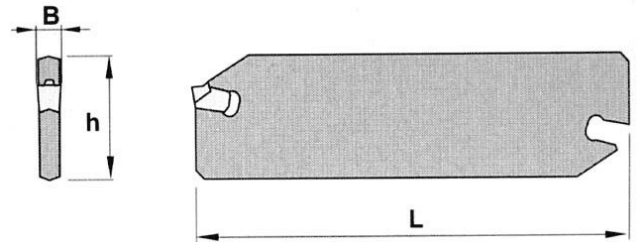

Product Brochure For L028A

Parting Blade

3 x 26mm

ORDER CODE:	L028A
H:	26mm
B:	3mm
L:	110mm
Nett Weight (kg):	0.7

Description
Uses insert L068

Recommended Accessories

Product Brochure For L028A

L027

Parting Block - Suits 26mm
Blade

L028

Parting Block - Suits 26mm
Blade

L029

Parting Block - Suits 26mm
Blade