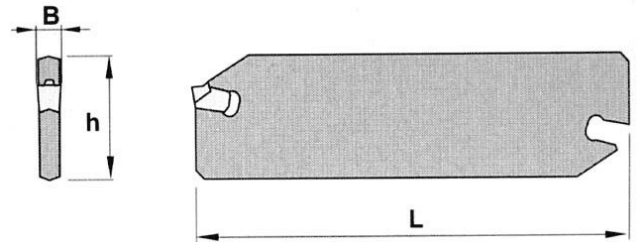

Product Brochure For L027A

Parting Blade

2 x 26mm

ORDER CODE:	L027A
H:	26mm
B:	2mm
L:	110mm
Nett Weight (kg):	0.7

Description
Uses insert L067

Recommended Accessories

Product Brochure For L027A

L027

Parting Block - Suits 26mm
Blade

L028

Parting Block - Suits 26mm
Blade

L029

Parting Block - Suits 26mm
Blade