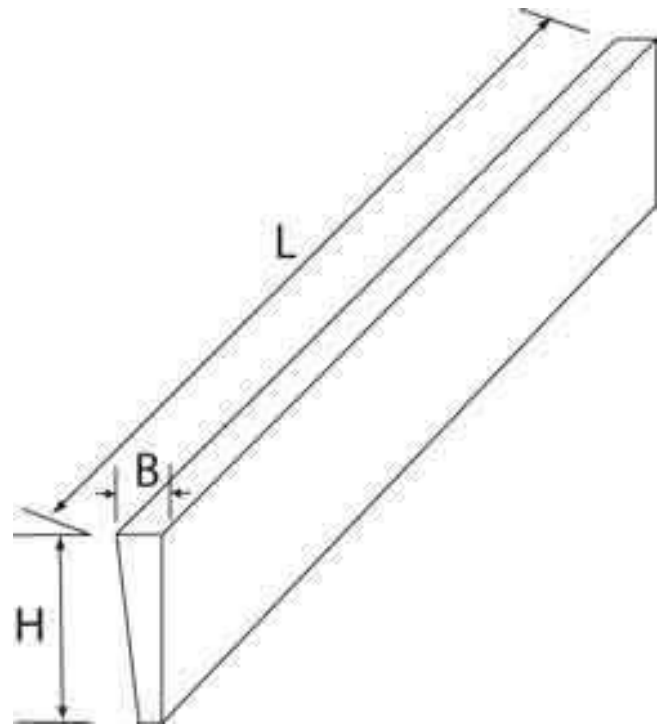

Product Brochure For L0007

Part Off Blade - High Speed Steel Bit
1/2"

Ex GST
\$30.00

Inc GST
\$34.50

ORDER CODE:	L0007
H:	1/2"
B:	3/32"
L:	4"
Nett Weight (kg):	0.5

Features

- Ground High Speed Steel 5% Cobalt Parting Blade