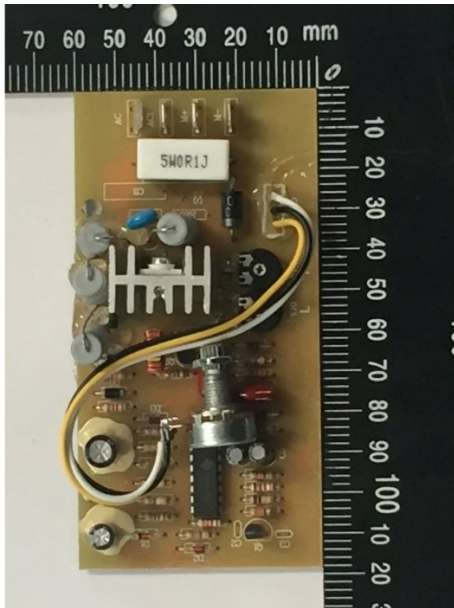

Product Brochure For KG119

CIRCUIT BOARD - #119

20900073
Suits: DS-25

Please Call

ORDER CODE: _____ ~
Size: _____ ~