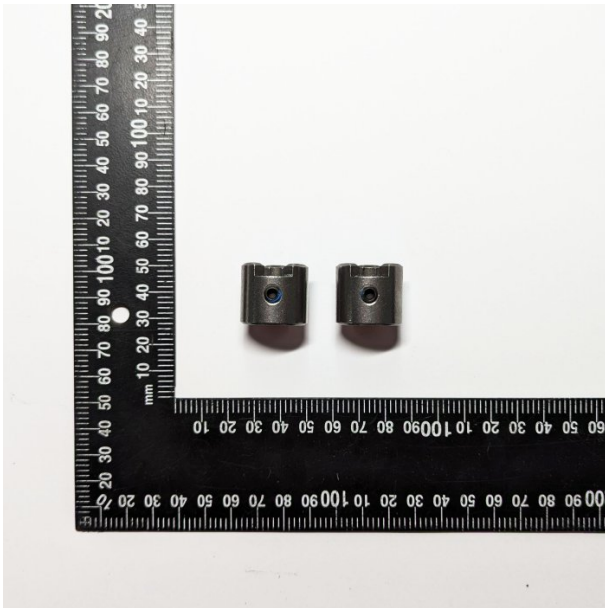

Product Brochure For KG110

**SHAFT JOINT 2PCS/SET - #110**

MS25-110

Suits: DS-25 (L129)

**Specific Features**

Front View

Shaft Diameter