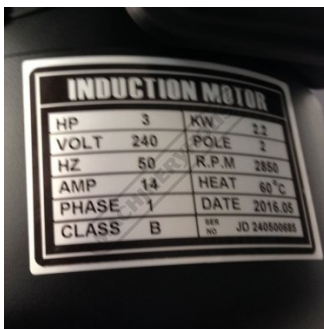

Product Brochure For KG083

MOTOR 3HP - #83

3HP 2800 240V

Suits: DS-25(L129)

ORDER CODE:	~
MODEL:	~
Motor Power (kW / hp):	~
Speed (rpm):	~
Shaft Diameter (mm):	~
Reversible Motor (Yes / No):	~
Fan Cooled (Yes / No):	~
Voltage (V):	~
Amps Required:	~
Input Power Supply Connection:	~

Specific Features

Image 2